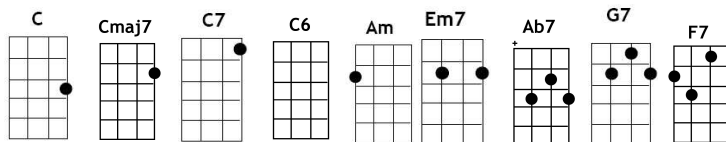

UKULELE LADY

Simplified version

Richard Whiting and Gus Kahn

C **Ab7 G7 C**
I saw the splendour of the moonlight on Hono lu lu Bay
C **Ab7 G7 C**
There something tender in the moonlight on Hono lu lu Bay
Am **Em7**
And all the beaches are full of peaches who bring their 'ukes' along
C **F7 G7**
And in the glimmer of the moonlight they love to sing this song

Chorus:

C Cmaj7 C6 Cmaj7
If you like-a Ukulele Lady
C Cmaj7 C6 Cmaj7
Ukulele Lady like-a you
F G7 F G7
If you like to linger where it's shady
F G7 C
Ukulele Lady linger too
C Cmaj7 C6 Cmaj7
If you kiss a Ukulele Lady
C Cmaj7 C6 Cmaj7
While you promise ever to be true
F G7 F G7
And she see another Ukulele
F G7 C
Lady fool around with you

F C
Maybe she'll sigh, maybe she'll cry
D7 G G7
Maybe she'll find somebody else bye and bye
C Cmaj7 C6 Cmaj7
To sing to when it's cool and shady
C Cmaj7 C6 Cmaj7
Where the tricky Wicki Wacki woo
F G7 F G7
If you like a Ukulele Lady
F G7 C
Ukulele Lady like a you

F C
Maybe she'll sigh, maybe she'll cry
D7 G G7
Maybe she'll find somebody else bye and bye
C Em Am Em
To sing to when it's cool and shady
C Em Am Em
Where the tricky Wicki Wackies woo
Dm G7 Dm G7
If you like a Ukulele Lady
Dm G7 C
Ukulele Lady like a you