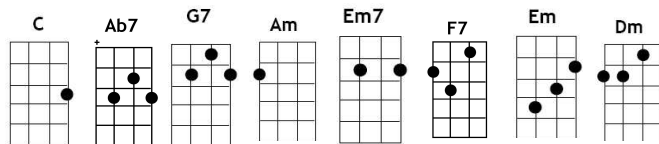

UKULELE LADY

Better version

Richard Whiting and Gus Kahn

C Ab7 G7 C
I saw the splendour of the moonlight on Hono lu lu Bay
C Ab7 G7 C
There something tender in the moonlight on Hono lu lu Bay
Am Em7
And all the beaches are full of peaches who bring their 'ukes' along
C F7 G7
And in the glimmer of the moonlight they love to sing this song

CHORUS:

C Em Am Em
If you like-a Ukulele Lady
C Em Am Em
Ukulele Lady like-a you
Dm G7 Dm G7
If you like to linger where it's shady
Dm G7 C (G7)
Ukulele Lady linger too
C Em Am Em
If you kiss a Ukulele Lady
C Em Am Em
While you promise ever to be true
Dm G7 Dm G7
And she see another Ukulele
Dm G7 C (C7)
Lady fool a round with you

F C
Maybe she'll sigh, maybe she'll cry
D7 G G7
Maybe she'll find somebody else bye and bye
C Em Am Em
To sing to when it's cool and shady
C Em Am Em
Where the tricky Wicki Wackies woo
Dm G7 Dm G7
If you like a Ukulele Lady
Dm G7 C
Ukulele Lady like a you

C Ab7 G7 C
She used to sing to me by moonlight on Hono lu lu Bay
C Ab7 G7 C
Fond mem'rys cling to me by moonlight, although I'm far a way
Am Em7
Someday I'm going where eyes are glowing and lips are made to kiss
C F7 G7
To see somebody in the moonlight and hear the song I miss

CHORUS